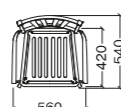

MISURE SIZES

SEZIONE BASE 2 x 2 cm
LEG SECTION

DESCRIZIONE DESCRIPTION

Sedia e poltrona non smontabili in acciaio inox AISI 304 verniciate con polveri epossidiche per esterni; impilabili

Non-demountable chair and armchair in powder coated AISI 304 stainless steel; stackable

POMELLO KNOB

Quadrato

Square

OPTIONAL

Cuscino per seduta

Seat cushion

FINITURA FINISHING

ACCIAIO STAINLESS STEEL

Bianco opaco Matte white RAL 9003	Avorio Ivory RAL 1013	Nero Black RAL 9005	Grigio Grey RAL 7016
Marrone Brown Domiziani color	Nuvola Cloud Domiziani color	Blu Blue RAL 5000	Verde Green RAL 7033
Viola Purple RAL 4007