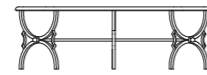

VENERE

PANCA / BENCH

bordo toro /
round edge

MISURE SIZES

SEZIONE BASE LEG SECTION	2 x 2 cm	ALTEZZA HEIGHT	45 cm

DESCRIZIONE DESCRIPTION

Panca non smontabile in acciaio inox AISI 304 e seduta in pietra vulcanica maiolicata
Bench with non-demountable AISI 304 stainless steel base and seat in hand painted volcanic stone

MATERIALI MATERIALS

BASE BASE	Acciaio inox AISI 304 verniciato con polveri epossidiche per esterni Powder coated AISI 304 stainless steel	PIANO TOP	Pietra vulcanica maiolicata con bordo toro di spessore 3 cm Hand painted volcanic stone with round edge and 3 cm thickness

FINITURA FINISHING

ACCIAIO STAINLESS STEEL

Bianco opaco Matte white RAL 9003	Avorio Ivory RAL 1013	Nero Black RAL 9005	Grigio Grey RAL 7016
Marrone Brown Domiziani color	Nuvola Cloud Domiziani color	Blu Blue RAL 5000	Verde Green RAL 7033
Viola Purple RAL 4007			

SPECIFICHE SPECIFICATIONS

MISURA TOP TOP SIZE	MISURA BASE BASE SIZE
130 x 40 cm	125 x 35 cm