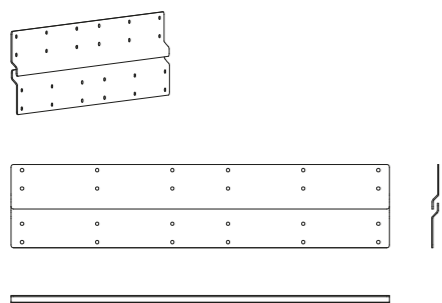

SUPPORTO SPECCHIERE E PANNELLI

WALL MIRRORS AND PANELS HOLDER

TECHNICAL INFO

SUPPORTO HOLDER

Pannello in legno, spessore 2,5 cm (senza led), 4 cm (con led)

Wooden panel, 2,5 cm thickness (without led), 4 cm thickness (with led)

616