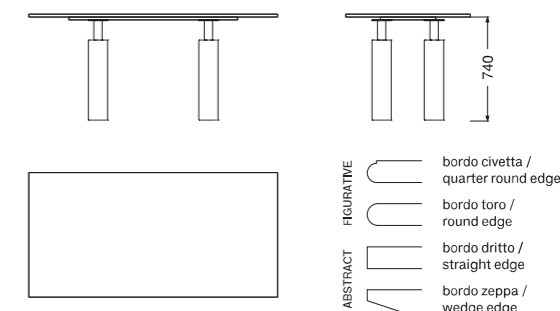

COLONNE

RETTANGOLARE / RECTANGULAR

MISURE SIZES

SEZIONE BASE LEG SECTION	Ø 14 cm	ALTEZZA HEIGHT	74 cm

DESCRIZIONE DESCRIPTION

Tavolo con base smontabile in acciaio inox AISI 304 o rovere, piano in pietra lavica / vulcanica maiolicata

Table with demountable AISI 304 stainless steel or solid oak base and top in hand painted lava / volcanic stone

MATERIALI MATERIALS

BASE BASE	- Acciaio inox AISI 304 verniciato con polveri epossidiche per esterni - Rovere massello - Powder coated AISI 304 stainless steel - Solid oak	PIANO TOP	Pietra lavica / vulcanica maiolicata di spessore 2/3 cm Hand painted lava / volcanic stone 2/3 cm thickness

FINITURA FINISHING

ACCIAIO STAINLESS STEEL

Bianco opaco Matte white RAL 9003	Nero Black RAL 9005	Rovere massello naturale Natural solid oak	Rovere massello tinto bianco White-painted solid oak
Avorio Ivory RAL 1013	Grigio Grey RAL 7016	Rovere massello tinto nero Black-painted solid oak	Rovere massello tinto noce Walnut-painted solid oak
Marrone Brown Domiziani color	Nuvola Cloud Domiziani color		
Blu Blue RAL 5000	Verde Green RAL 7033		
Viola Purple RAL 4007			

LEGNO WOOD

Rovere massello naturale Natural solid oak	Rovere massello tinto bianco White-painted solid oak
Rovere massello tinto nero Black-painted solid oak	Rovere massello tinto noce Walnut-painted solid oak

SPECIFICHE SPECIFICATIONS

PIANO TOP	MISURA TOP TOP SIZE	MISURA BASE BASE SIZE	POSTI SEATS
	140 x 90 cm	120 x 75 cm	⊙ x 4/6
	180 x 90 cm	160 x 75 cm	⊙ x 6/8
	200 x 100 cm	180 x 75 cm	⊙ x 8/10
	220 x 110 cm	200 x 75 cm	⊙ x 10