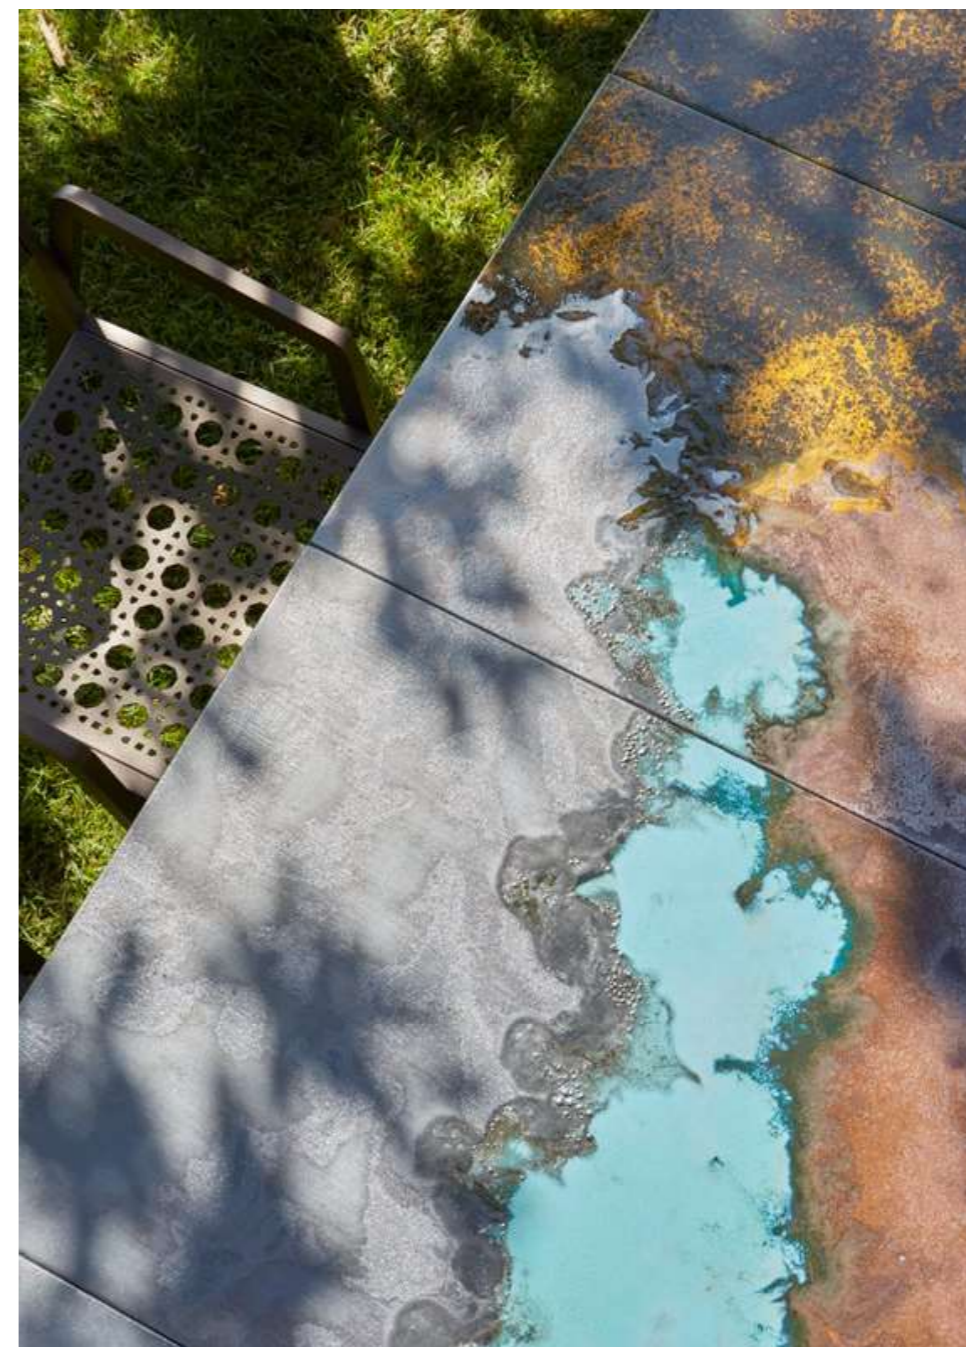

CORSICA COD 247