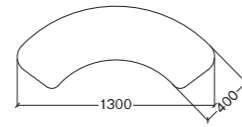

VENERE

PANCA / BENCH

bordo toro /
round edge

MISURE SIZES

SEZIONE BASE LEG SECTION	2 x 2 cm	ALTEZZA HEIGHT	45 cm

DESCRIZIONE DESCRIPTION

Panca non smontabile in acciaio inox AISI 304 e seduta in pietra vulcanica maiolicata
Bench with non-demountable AISI 304 stainless steel base and seat in hand painted volcanic stone

MATERIALI MATERIALS

BASE BASE	Acciaio inox AISI 304 verniciato con polveri epossidiche per esterni Powder coated AISI 304 stainless steel	PIANO TOP	Pietra vulcanica maiolicata con bordo toro di spessore 3 cm Hand painted volcanic stone with round edge and 3 cm thickness

FINITURA FINISHING

ACCIAIO STAINLESS STEEL

Bianco opaco Matte white RAL 9003	Avorio Ivory RAL 1013	Nero Black RAL 9005	Grigio Grey RAL 7016
Marrone Brown Domiziani color	Nuvola Cloud Domiziani color	Blu Blue RAL 5000	Verde Green RAL 7033
Viola Purple RAL 4007			

SPECIFICHE SPECIFICATIONS

MISURA TOP TOP SIZE	MISURA BASE BASE SIZE
130 x 40 cm	125 x 35 cm