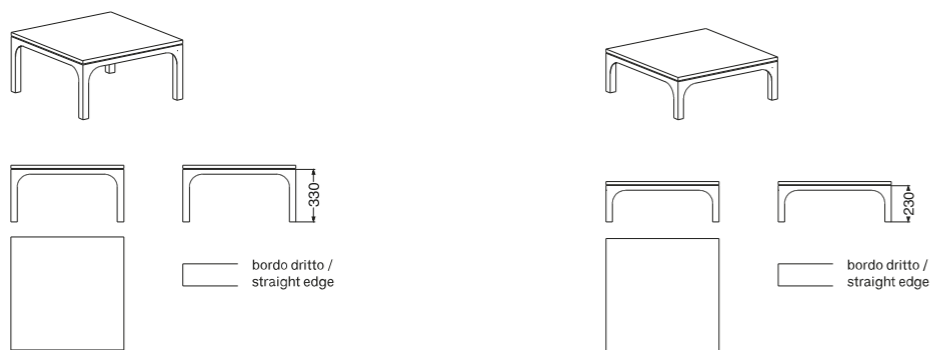

ARCO COFFEE TABLE

QUADRATO / SQUARE

MISURE SIZES

SEZIONE BASE LEG SECTION	4 x 4 cm	ALTEZZA HEIGHT	23 / 33 cm

DESCRIZIONE DESCRIPTION

Tavolino con base non smontabile in acciaio inox AISI 304 e piano in pietra lavica maiolicata

Coffee table with non-demountable AISI 304 stainless steel base and top in hand painted lava stone

MATERIALI MATERIALS

BASE BASE	Acciaio inox AISI 304 verniciato con polveri epossidiche per esterni Powder coated AISI 304 stainless steel	PIANO TOP	Pietra lavica maiolicata con bordo dritto di spessore 1,5 cm Hand painted lava stone with straight edge and 1.5 cm thickness

FINITURA FINISHING

ACCIAIO STAINLESS STEEL

Bianco opaco Matte white RAL 9003	Avorio Ivory RAL 1013	Nero Black RAL 9005	Grigio Grey RAL 7016
Marrone Brown Domiziani color	Nuvola Cloud Domiziani color	Blu Blue RAL 5000	Verde Green RAL 7033
Viola Purple RAL 4007			

SPECIFICHE SPECIFICATIONS

PIANO TOP	MISURA TOP TOP SIZE	MISURA BASE BASE SIZE
	60 x 60 cm	60 x 60 cm
	70 x 70 cm	70 x 70 cm
	80 x 80 cm	80 x 80 cm
	90 x 90 cm	90 x 90 cm