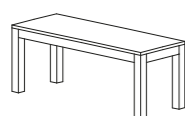

PETRA

PANCA / BENCH

bordo dritto / straight edge

MISURE SIZES

SEZIONE BASE LEG SECTION	6 x 6 cm	ALTEZZA HEIGHT	45 cm

DESCRIZIONE DESCRIPTION

Panca smontabile in acciaio inox AISI 304 e piano in pietra lavica / vulcanica maiolicata
Bench with demountable AISI 304 stainless steel base and top in hand painted lava / volcanic stone

MATERIALI MATERIALS

BASE BASE	Acciaio inox AISI 304 verniciato con polveri epossidiche per esterni Powder coated AISI 304 stainless steel	PIANO TOP	Pietra lavica / vulcanica maiolicata con bordo dritto di spessore 2 cm Hand painted lava / volcanic stone with straight edge and 2 cm thickness

FINITURA FINISHING

ACCIAIO STAINLESS STEEL

Bianco opaco Matte white RAL 9003	Avorio Ivory RAL 1013	Nero Black RAL 9005	Grigio Grey RAL 7016
Marrone Brown Domiziani color	Nuvola Cloud Domiziani color	Blu Blue RAL 5000	Verde Green RAL 7033
Viola Purple RAL 4007			

SPECIFICHE SPECIFICATIONS

PIANO TOP	MISURA TOP TOP SIZE	MISURA BASE BASE SIZE
	120 x 45 cm	120 x 45 cm
	150 x 45 cm	150 x 45 cm
	180 x 45 cm	180 x 45 cm
	200 x 45 cm	200 x 45 cm
	220 x 45 cm	220 x 45 cm
	240 x 45 cm	240 x 45 cm
	300 x 45 cm	300 x 45 cm