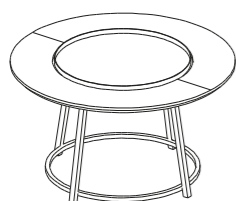

BRACIERE

FIRE PIT

bordo dritto / straight edge