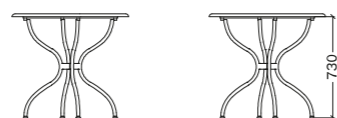

ALTEA

ROTONDO / ROUND

MISURE SIZES

SEZIONE BASE LEG SECTION	Ø 2 cm	ALTEZZA HEIGHT	73 cm

DESCRIZIONE DESCRIPTION

Tavolo con base smontabile in acciaio inox AISI 304 e piano in pietra lavica / vulcanica maiolicata
Table with demountable AISI 304 stainless steel base and top in hand painted lava / volcanic stone

MATERIALI MATERIALS

BASE BASE	Acciaio inox AISI 304 verniciato con polveri epossidiche per esterni Powder coated AISI 304 stainless steel	PIANO TOP	Pietra lavica / vulcanica maiolicata di spessore 2/3 cm Hand painted lava / volcanic stone 2/3 cm thickness

FINITURA FINISHING

ACCIAIO STAINLESS STEEL

Bianco opaco Matte white RAL 9003	Avorio Ivory RAL 1013	Nero Black RAL 9005	Grigio Grey RAL 7016
Marrone Brown Domiziani color	Nuvola Cloud Domiziani color	Blu Blue RAL 5000	Verde Green RAL 7033
Viola Purple RAL 4007			

SPECIFICHE SPECIFICATIONS

PIANO TOP	MISURA TOP TOP SIZE	MISURA BASE BASE SIZE	POSTI SEATS
	Ø 60 cm	Ø 50 cm	☉ x 2
	Ø 70 cm	Ø 50 cm	☉ x 2
	Ø 80 cm	Ø 65 cm	☉ x 2
	Ø 90 cm	Ø 65 cm	☉ x 4