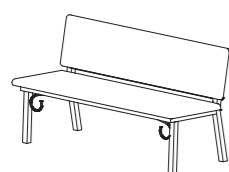

COSTIERA

PANCA / BENCH

bordo toro / round edge

MISURE SIZES

SEZIONE BASE LEG SECTION	4 x 4 cm	ALTEZZA HEIGHT	80 cm

DESCRIZIONE DESCRIPTION

Panca non smontabile in acciaio inox AISI 304 con seduta e schienale in pietra vulcanica maiolicata

Bench with non-demountable AISI 304 stainless steel base and seat and backrest in hand painted volcanic stone

MATERIALI MATERIALS

BASE BASE	Acciaio inox AISI 304 verniciato con polveri epossidiche per esterni	PIANO TOP	Pietra vulcanica maiolicata con bordo toro di spessore 4 cm
	Powder coated AISI 304 stainless steel		Hand painted volcanic stone with round edge 4 cm thickness

FINITURA FINISHING

ACCIAIO STAINLESS STEEL

Bianco opaco Matte white RAL 9003	Avorio Ivory RAL 1013	Nero Black RAL 9005	Grigio Grey RAL 7016
Marrone Brown Domiziani color	Nuvola Cloud Domiziani color	Blu Blue RAL 5000	Verde Green RAL 7033
Viola Purple RAL 4007			

SPECIFICHE SPECIFICATIONS

MISURA BASE BASE SIZE	MISURA SEDUTA SEAT SIZE	MISURA SCHIENALE BACKREST SIZE
150 x 80 cm	150 x 48 cm	150 x 48 cm