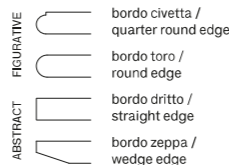

ALTEA

ROTONDO / ROUND

MISURE SIZES

SEZIONE BASE LEG SECTION	Ø 2 cm	ALTEZZA HEIGHT	73 cm

DESCRIZIONE DESCRIPTION

Tavolo con base smontabile in acciaio inox AISI 304 e piano in pietra lavica / vulcanica maiolicata
Table with demountable AISI 304 stainless steel base and top in hand painted lava / volcanic stone

MATERIALI MATERIALS

BASE BASE	Acciaio inox AISI 304 verniciato con polveri epossidiche per esterni Powder coated AISI 304 stainless steel	PIANO TOP	Pietra lavica / vulcanica maiolicata di spessore 2/3 cm Hand painted lava / volcanic stone 2/3 cm thickness

FINITURA FINISHING

ACCIAIO STAINLESS STEEL

Bianco opaco Matte white RAL 9003	Avorio Ivory RAL 1013	Nero Black RAL 9005	Grigio Grey RAL 7016
Marrone Brown Domiziani color	Nuvola Cloud Domiziani color	Blu Blue RAL 5000	Verde Green RAL 7033
Viola Purple RAL 4007			

SPECIFICHE SPECIFICATIONS

PIANO TOP	MISURA TOP TOP SIZE	MISURA BASE BASE SIZE	POSTI SEATS
	Ø 60 cm	Ø 50 cm	☉ x 2
	Ø 70 cm	Ø 50 cm	☉ x 2
	Ø 80 cm	Ø 65 cm	☉ x 2
	Ø 90 cm	Ø 65 cm	☉ x 4