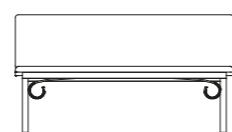

COSTIERA

PANCA / BENCH

bordo toro / round edge

MISURE SIZES

SEZIONE BASE LEG SECTION	4 x 4 cm	ALTEZZA HEIGHT	80 cm

DESCRIZIONE DESCRIPTION

Panca non smontabile in acciaio inox AISI 304 con seduta e schienale in pietra vulcanica maiolicata

Bench with non-demountable AISI 304 stainless steel base and seat and backrest in hand painted volcanic stone

MATERIALI MATERIALS

BASE BASE	Acciaio inox AISI 304 verniciato con polveri epossidiche per esterni	PIANO TOP	Pietra vulcanica maiolicata con bordo toro di spessore 4 cm
	Powder coated AISI 304 stainless steel		Hand painted volcanic stone with round edge 4 cm thickness

FINITURA FINISHING

ACCIAIO STAINLESS STEEL

Bianco opaco Matte white RAL 9003	Avorio Ivory RAL 1013	Nero Black RAL 9005	Grigio Grey RAL 7016
Marrone Brown Domiziani color	Nuvola Cloud Domiziani color	Blu Blue RAL 5000	Verde Green RAL 7033
Viola Purple RAL 4007			

SPECIFICHE SPECIFICATIONS

MISURA BASE BASE SIZE	MISURA SEDUTA SEAT SIZE	MISURA SCHIENALE BACKREST SIZE
150 x 80 cm	150 x 48 cm	150 x 48 cm