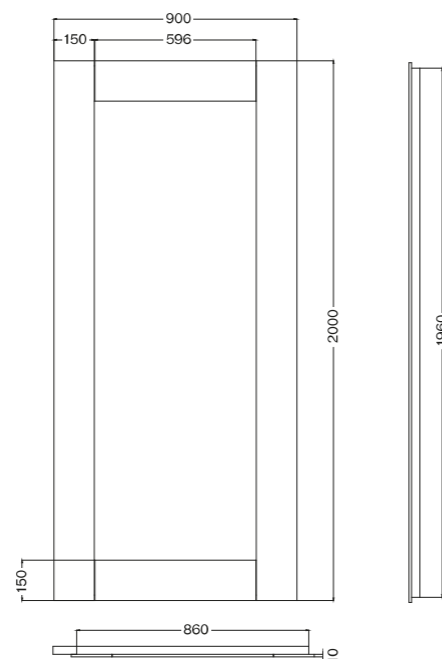

VENTANA

SPECCHIO RETTANGOLARE / RECTANGULAR MIRROR

TECHNICAL INFO

SPECIFICHE SPECIFICATIONS

MISURA SIZE

60 x 100 cm	90 x 80 cm
60 x 120 cm	90 x 120 cm
60 x 150 cm	90 x 150 cm
70 x 80 cm	90 x 180 cm
70 x 100 cm	90 x 200 cm
70 x 120 cm	90 x 240 cm
70 x 150 cm	100 x 80 cm
70 x 180 cm	100 x 120 cm
80 x 100 cm	100 x 150 cm
80 x 120 cm	100 x 180 cm
80 x 150 cm	100 x 200 cm
80 x 180 cm	100 x 240 cm
80 x 200 cm	120 x 240 cm
80 x 240 cm	150 x 240 cm

DESCRIZIONE DESCRIPTION

Specchiere in pietra lavica maiolicata o legno complete di staffa in acciaio inox AISI 304 e supporto a muro

Wall mirrors made of hand painted lava stone or wood, with AISI 304 stainless steel back-panel and wall bracket

SUPPORTO HOLDER

Pannello in legno, spessore 2,5 cm (senza led), 4 cm (con led)

Wooden panel, 2,5 cm thickness (without led), 4 cm thickness (with led)

ILLUMINAZIONE LIGHTING

Strip led IP65 19 W al ml 4000k; alimentatore; trasformatore 220/24V; presa italiana EU/CEE

Led strip, IP65, 19 W, 4000k; with charger; transformer 220/24V; Italian socket EU/EEC

FURNISHINGS