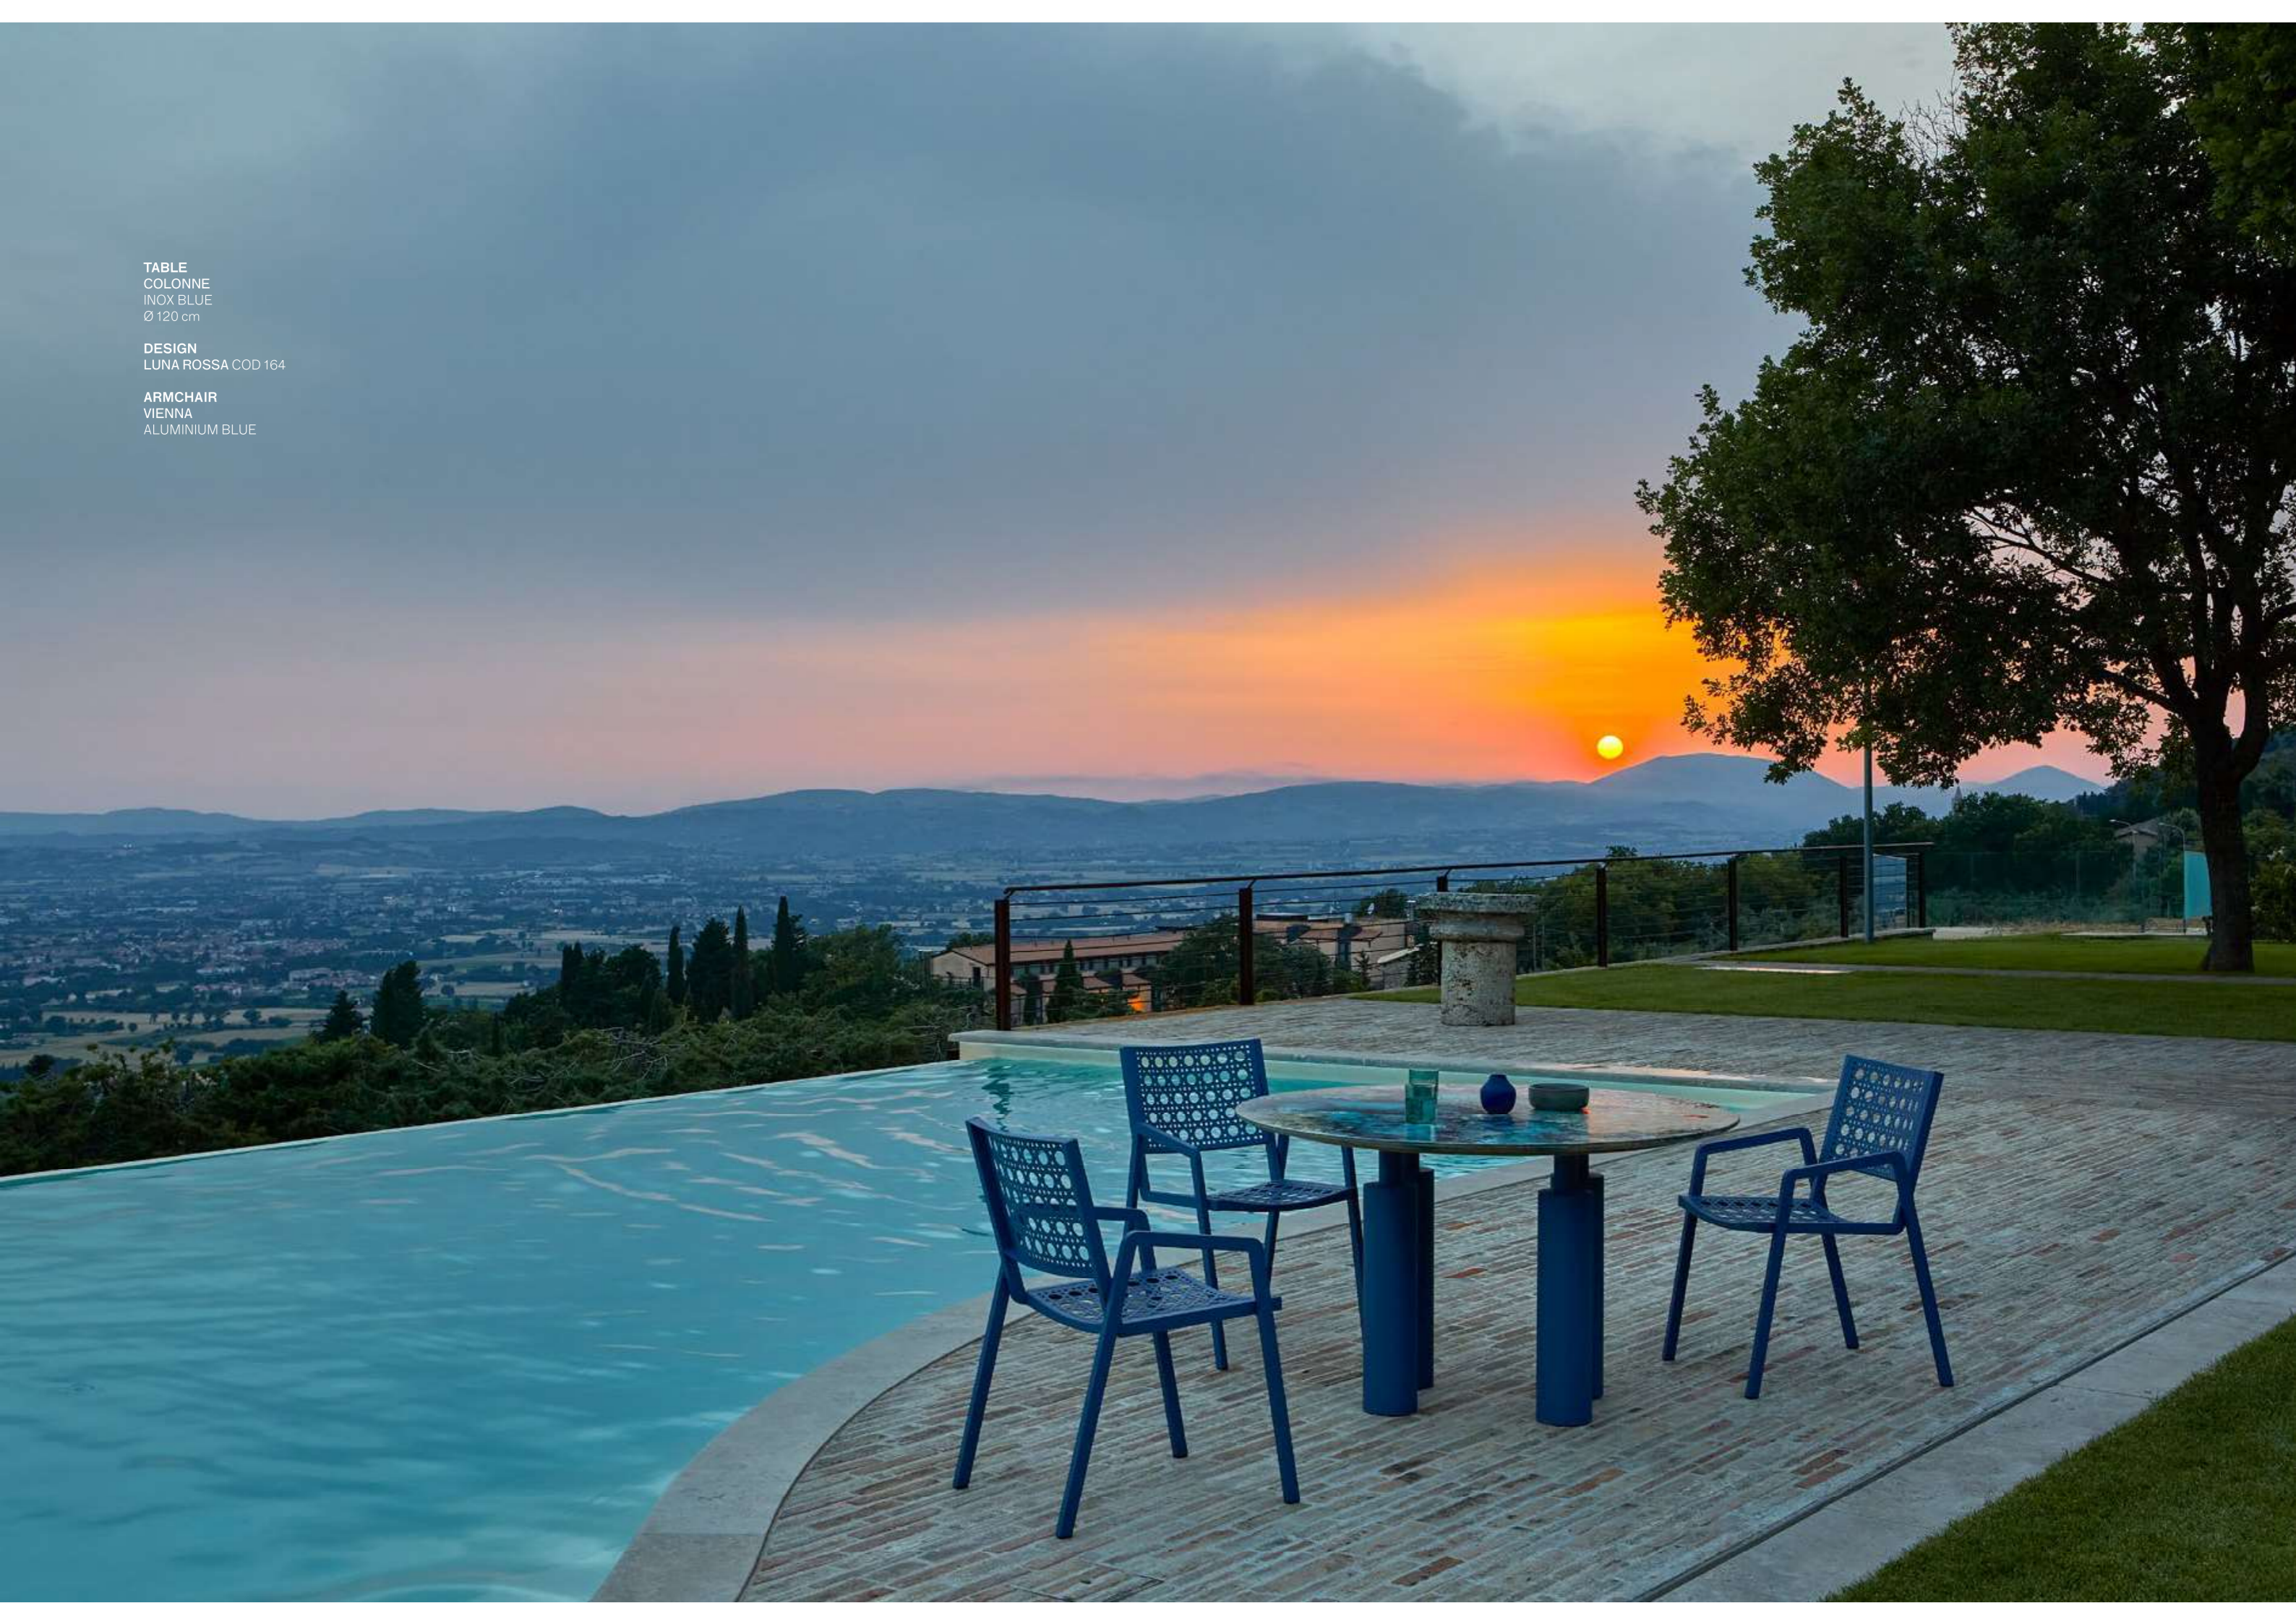

TABLE
COLONNE
WALNUT-PAINTED SOLID OAK
Ø 130 cm
DESIGN
BAJKAL COD 199

TABLE
COLONNE
INOX BLUE
Ø 120 cm

DESIGN
LUNA ROSSA COD 164

ARMCHAIR
VIENNA
ALUMINIUM BLUE