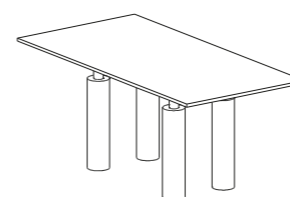

COLONNE

RETTANGOLARE / RECTANGULAR

MISURE SIZES

SEZIONE BASE LEG SECTION	Ø 14 cm	ALTEZZA HEIGHT	74 cm

DESCRIZIONE DESCRIPTION

Tavolo con base smontabile in acciaio inox AISI 304 o rovere, piano in pietra lavica / vulcanica maiolicata

Table with demountable AISI 304 stainless steel or solid oak base and top in hand painted lava / volcanic stone

MATERIALI MATERIALS

BASE BASE	- Acciaio inox AISI 304 verniciato con polveri epossidiche per esterni - Rovere massello - Powder coated AISI 304 stainless steel - Solid oak	PIANO TOP	Pietra lavica / vulcanica maiolicata di spessore 2/3 cm Hand painted lava / volcanic stone 2/3 cm thickness

FINITURA FINISHING

ACCIAIO STAINLESS STEEL

Bianco opaco Matte white RAL 9003	Nero Black RAL 9005	Rovere massello naturale Natural solid oak	Rovere massello tinto bianco White-painted solid oak
Avorio Ivory RAL 1013	Grigio Grey RAL 7016	Rovere massello tinto nero Black-painted solid oak	Rovere massello tinto noce Walnut-painted solid oak
Marrone Brown Domiziani color	Nuvola Cloud Domiziani color		
Blu Blue RAL 5000	Verde Green RAL 7033		
Viola Purple RAL 4007			

LEGNO WOOD

Rovere massello naturale Natural solid oak	Rovere massello tinto bianco White-painted solid oak
Rovere massello tinto nero Black-painted solid oak	Rovere massello tinto noce Walnut-painted solid oak

SPECIFICHE SPECIFICATIONS

PIANO TOP	MISURA TOP TOP SIZE	MISURA BASE BASE SIZE	POSTI SEATS
	140 x 90 cm	120 x 75 cm	⊙ x 4/6
	180 x 90 cm	160 x 75 cm	⊙ x 6/8
	200 x 100 cm	180 x 75 cm	⊙ x 8/10
	220 x 110 cm	200 x 75 cm	⊙ x 10