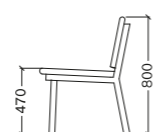

COSTIERA

PANCA / BENCH

bordo toro / round edge

MISURE SIZES

SEZIONE BASE LEG SECTION	4 x 4 cm	ALTEZZA HEIGHT	80 cm

DESCRIZIONE DESCRIPTION

Panca non smontabile in acciaio inox AISI 304 con seduta e schienale in pietra vulcanica maiolicata

Bench with non-demountable AISI 304 stainless steel base and seat and backrest in hand painted volcanic stone

MATERIALI MATERIALS

BASE BASE	Acciaio inox AISI 304 verniciato con polveri epossidiche per esterni	PIANO TOP	Pietra vulcanica maiolicata con bordo toro di spessore 4 cm
	Powder coated AISI 304 stainless steel		Hand painted volcanic stone with round edge 4 cm thickness

FINITURA FINISHING

ACCIAIO STAINLESS STEEL

Bianco opaco Matte white RAL 9003	Avorio Ivory RAL 1013	Nero Black RAL 9005	Grigio Grey RAL 7016
Marrone Brown Domiziani color	Nuvola Cloud Domiziani color	Blu Blue RAL 5000	Verde Green RAL 7033
Viola Purple RAL 4007			

SPECIFICHE SPECIFICATIONS

MISURA BASE BASE SIZE	MISURA SEDUTA SEAT SIZE	MISURA SCHIENALE BACKREST SIZE
150 x 80 cm	150 x 48 cm	150 x 48 cm