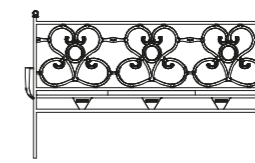

SOFIA

PANCA / BENCH

MISURE SIZES

SEZIONE BASE LEG SECTION	Ø 2 cm	ALTEZZA HEIGHT	103 cm

DESCRIZIONE DESCRIPTION

Panca non smontabile in acciaio inox AISI 304 e inserti in pietra lavica dipinti a mano sullo schienale

Bench with non-demountable AISI 304 stainless steel base and hand painted lava stone plates on the backrest

MATERIALI MATERIALS

BASE BASE Acciaio inox AISI 304 verniciato con polveri epossidiche per esterni	Powder coated AISI 304 stainless steel

FINITURA FINISHING

ACCIAIO STAINLESS STEEL

Bianco opaco Matte white RAL 9003	Avorio Ivory RAL 1013	Nero Black RAL 9005	Grigio Grey RAL 7016
Marrone Brown Domiziani color	Nuvola Cloud Domiziani color	Blu Blue RAL 5000	Verde Green RAL 7033
Viola Purple RAL 4007			

SPECIFICHE SPECIFICATIONS

MISURA BASE BASE SIZE	POSTI SEATS
120 x 43 cm	2 posti / seats
180 x 43 cm	3 posti / seats