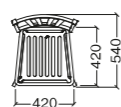

poltrona / armchair