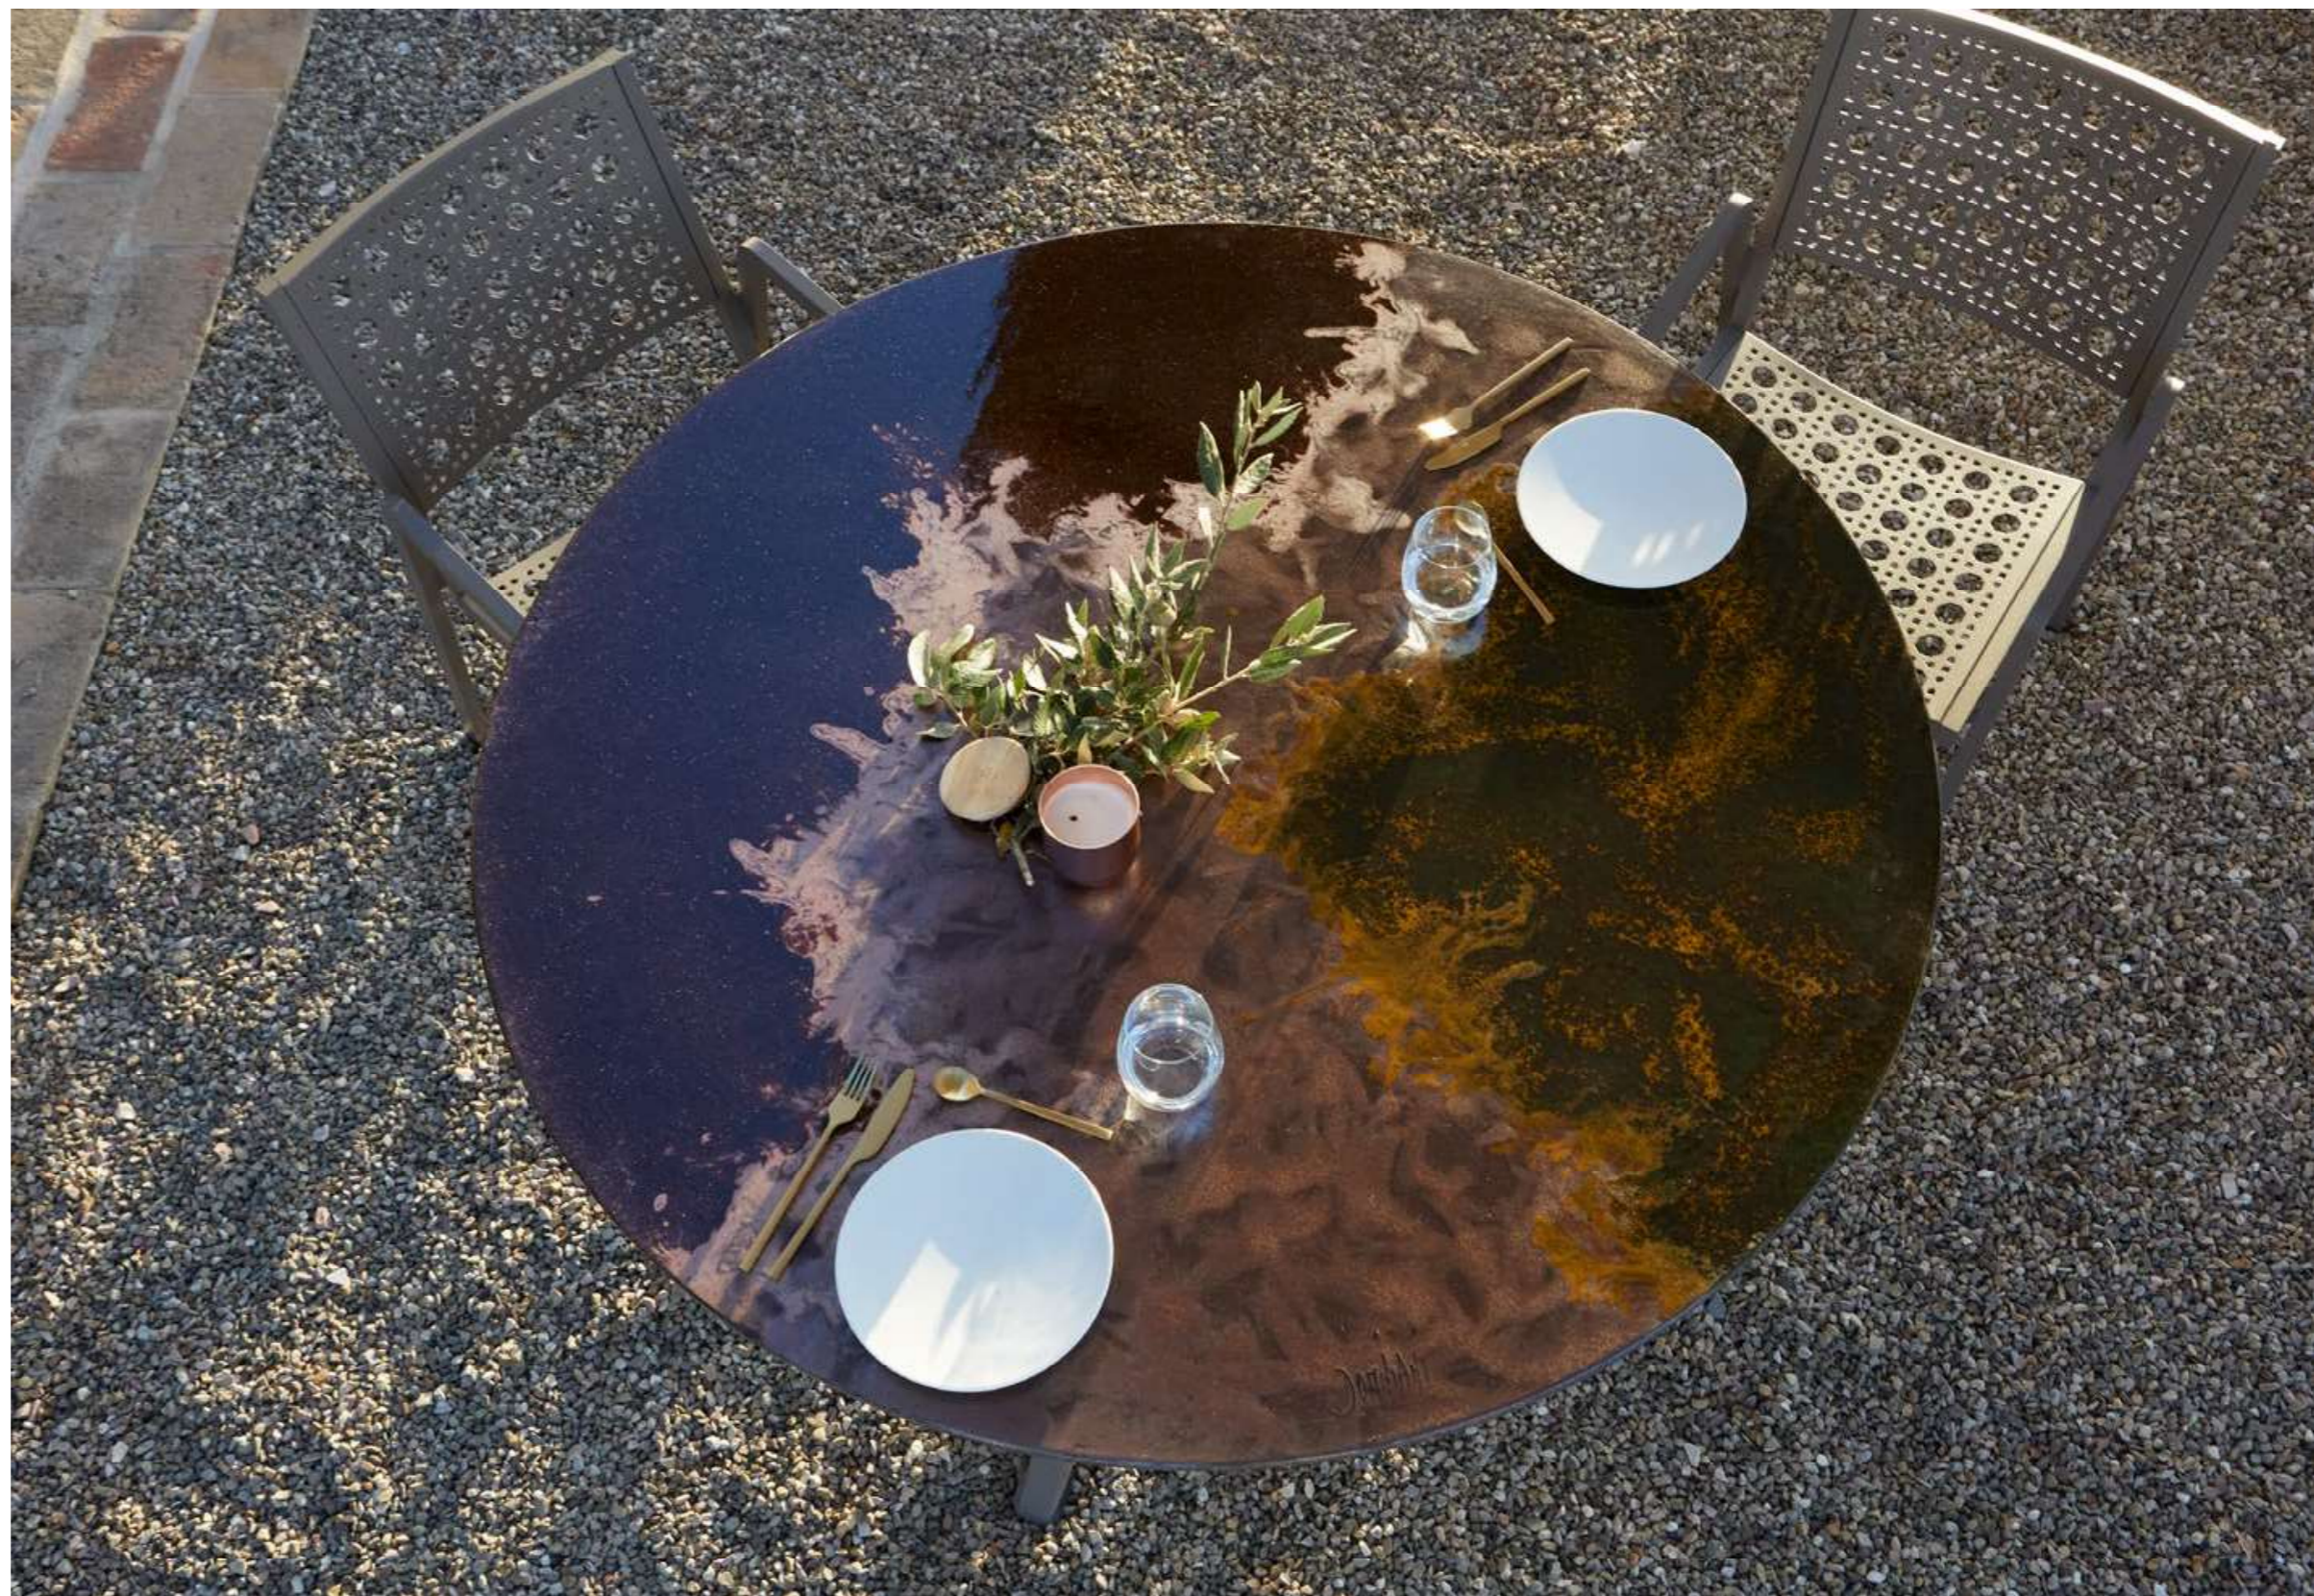

DESIGN
YELLOWSTONE COD 246

ARMCHAIR
VIENNA
ALUMINIUM CLOUD

TABLE
BISTROT
INOX BROWN
Ø 120 cm

DESIGN
TRAMONTO COD 178

ARMCHAIR
VIENNA
ALUMINIUM BROWN

TABLE
BISTROT
INOX WHITE
Ø 120 cm

DESIGN
CAMOUFLAGE COD 166