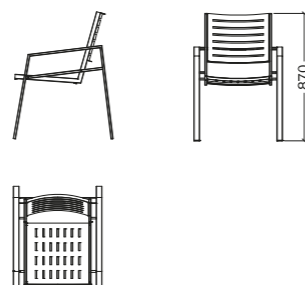

MISURA
SIZE

Ø 110 cm

Ø 130 cm

Ø 150 cm

CONTEMPORARY SEATS

MIA

POLTRONA / ARMCHAIR

MISURE SIZES