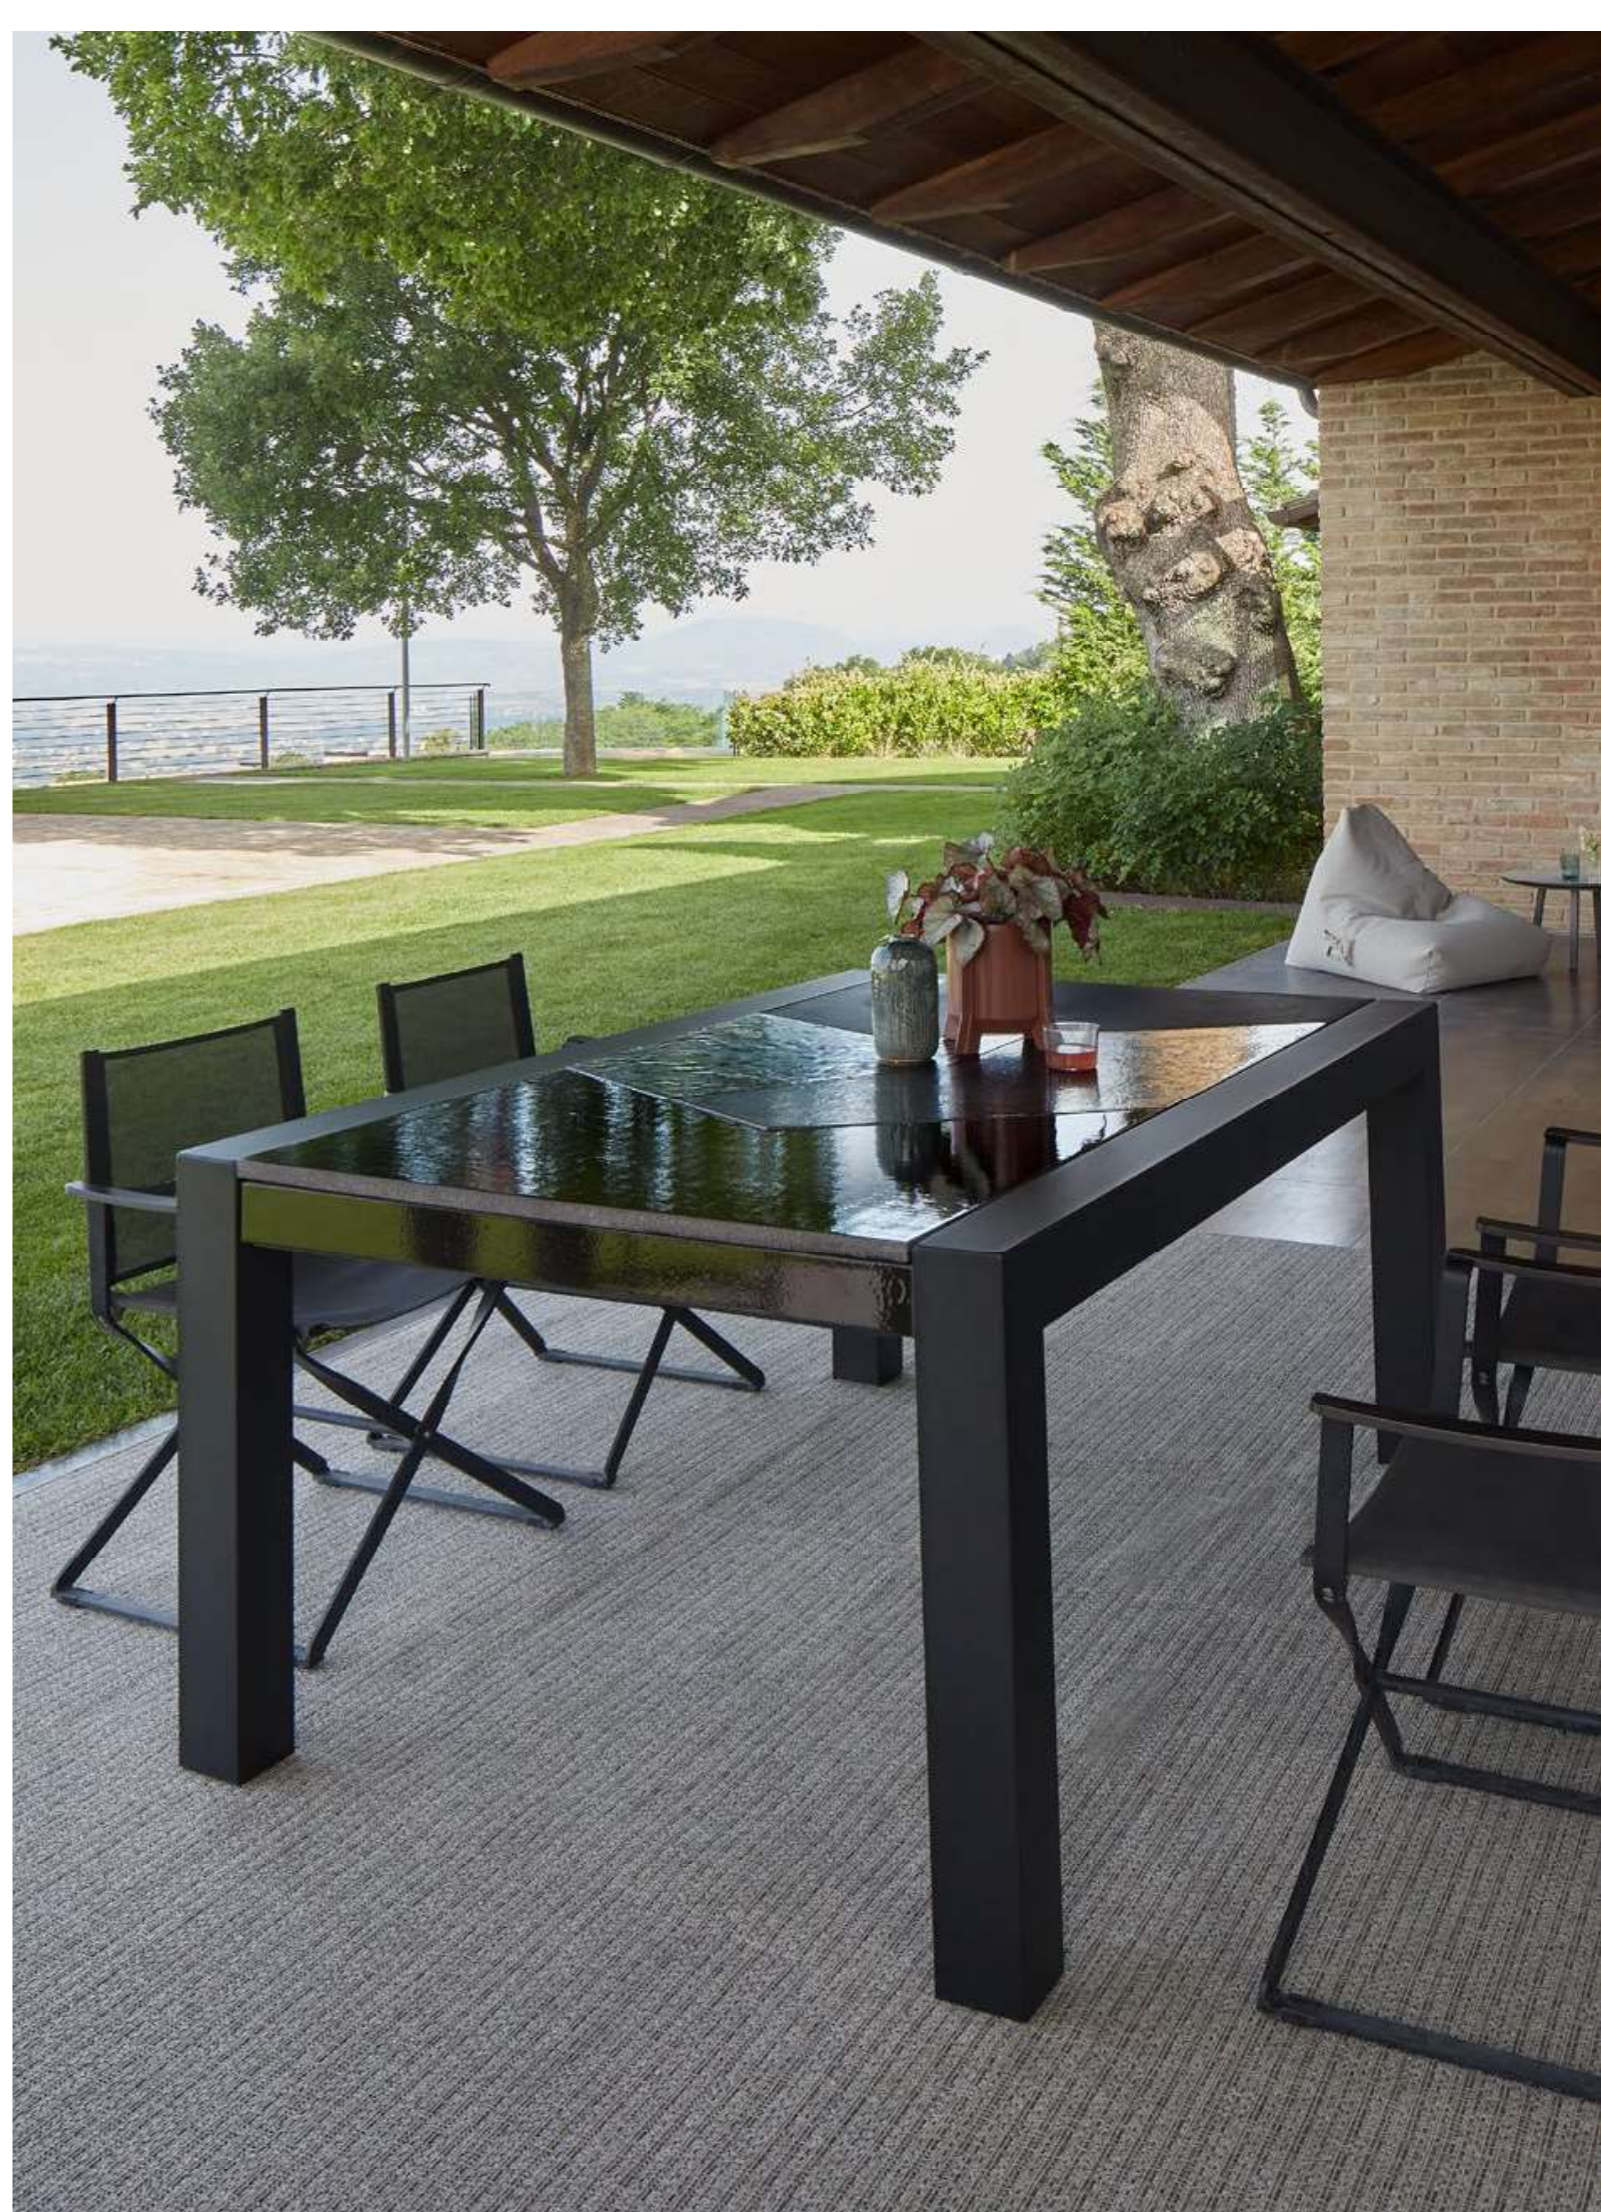

098

TABLE
BRANDO
CICLOPICO
INOX BLACK
180x110 cm

DESIGN
PETROLIO COD 102
OSSIDIANA COD 215
BRONZO COD 100
TEMPESTA COD 124