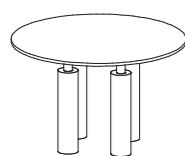

COLONNE

ROTONDO / ROUND

MISURE SIZES

SEZIONE BASE LEG SECTION	Ø 14 cm	ALTEZZA HEIGHT	74 cm

DESCRIZIONE DESCRIPTION

Tavolo con base smontabile in acciaio inox AISI 304 o rovere, piano in pietra lavica / vulcanica maiolicata

Table with demountable AISI 304 stainless steel or solid oak base and top in hand painted lava / volcanic stone

MATERIALI MATERIALS

BASE BASE	- Acciaio inox AISI 304 verniciato con polveri epossidiche per esterni - Rovere massello - Powder coated AISI 304 stainless steel - Solid oak	PIANO TOP	Pietra lavica / vulcanica maiolicata di spessore 2/3 cm Hand painted lava / volcanic stone 2/3 cm thickness

FINITURA FINISHING

ACCIAIO STAINLESS STEEL

Bianco opaco Matte white RAL 9003	Nero Black RAL 9005	Rovere massello naturale Natural solid oak	Rovere massello tinto bianco White-painted solid oak
Avorio Ivory RAL 1013	Grigio Grey RAL 7016	Rovere massello tinto nero Black-painted solid oak	Rovere massello tinto noce Walnut-painted solid oak
Marrone Brown Domiziani color	Nuvola Cloud Domiziani color		
Blu Blue RAL 5000	Verde Green RAL 7033		
Viola Purple RAL 4007			

LEGNO WOOD

Rovere massello naturale Natural solid oak	Rovere massello tinto bianco White-painted solid oak
Rovere massello tinto nero Black-painted solid oak	Rovere massello tinto noce Walnut-painted solid oak

SPECIFICHE SPECIFICATIONS

PIANO TOP	MISURA TOP TOP SIZE	MISURA BASE BASE SIZE	BASE BASE	POSTI SEATS
	Ø 80 cm	Ø 55 cm	3 zampe / legs	⊙ x 2
	Ø 100 cm	Ø 75 cm	3 zampe / legs	⊙ x 4
	Ø 120 cm	Ø 105 cm	4 zampe / legs	⊙ x 4
	Ø 130 cm	Ø 105 cm	4 zampe / legs	⊙ x 4/5
	Ø 150 cm	Ø 130 cm	4 zampe / legs	⊙ x 6/8