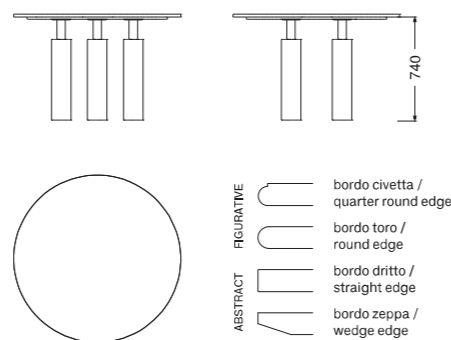

COLONNE

ROTONDO / ROUND

MISURE SIZES

SEZIONE BASE LEG SECTION	Ø 14 cm	ALTEZZA HEIGHT	74 cm

DESCRIZIONE DESCRIPTION

Tavolo con base smontabile in acciaio inox AISI 304 o rovere, piano in pietra lavica / vulcanica maiolicata

Table with demountable AISI 304 stainless steel or solid oak base and top in hand painted lava / volcanic stone

MATERIALI MATERIALS

BASE BASE	- Acciaio inox AISI 304 verniciato con polveri epossidiche per esterni - Rovere massello - Powder coated AISI 304 stainless steel - Solid oak	PIANO TOP	Pietra lavica / vulcanica maiolicata di spessore 2/3 cm Hand painted lava / volcanic stone 2/3 cm thickness

FINITURA FINISHING

ACCIAIO STAINLESS STEEL

Bianco opaco Matte white RAL 9003	Nero Black RAL 9005	Rovere massello naturale Natural solid oak	Rovere massello tinto bianco White-painted solid oak
Avorio Ivory RAL 1013	Grigio Grey RAL 7016	Rovere massello tinto nero Black-painted solid oak	Rovere massello tinto noce Walnut-painted solid oak
Marrone Brown Domiziani color	Nuvola Cloud Domiziani color		
Blu Blue RAL 5000	Verde Green RAL 7033		
Viola Purple RAL 4007			

LEGNO WOOD

Rovere massello naturale Natural solid oak	Rovere massello tinto bianco White-painted solid oak
Rovere massello tinto nero Black-painted solid oak	Rovere massello tinto noce Walnut-painted solid oak

SPECIFICHE SPECIFICATIONS

PIANO TOP	MISURA TOP TOP SIZE	MISURA BASE BASE SIZE	BASE BASE	POSTI SEATS
	Ø 80 cm	Ø 55 cm	3 zampe / legs	⊙ x 2
	Ø 100 cm	Ø 75 cm	3 zampe / legs	⊙ x 4
	Ø 120 cm	Ø 105 cm	4 zampe / legs	⊙ x 4
	Ø 130 cm	Ø 105 cm	4 zampe / legs	⊙ x 4/5
	Ø 150 cm	Ø 130 cm	4 zampe / legs	⊙ x 6/8