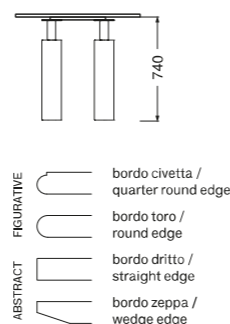

COLONNE

OVALE / OVAL

MISURE SIZES

SEZIONE BASE LEG SECTION	Ø 14 cm	ALTEZZA HEIGHT	74 cm

DESCRIZIONE DESCRIPTION

Tavolo con base smontabile in acciaio inox AISI 304 o rovere, piano in pietra lavica / vulcanica maiolicata

Table with demountable AISI 304 stainless steel or solid oak base and top in hand painted lava / volcanic stone

MATERIALI MATERIALS

BASE BASE	- Acciaio inox AISI 304 verniciato con polveri epossidiche per esterni - Rovere massello - Powder coated AISI 304 stainless steel - Solid oak	PIANO TOP	Pietra lavica / vulcanica maiolicata di spessore 2/3 cm Hand painted lava / volcanic stone 2/3 cm thickness

FINITURA FINISHING

ACCIAIO STAINLESS STEEL

	Bianco opaco Matte white RAL 9003		Nero Black RAL 9005
	Avorio Ivory RAL 1013		Grigio Grey RAL 7016
	Marrone Brown Domiziani color		Nuvola Cloud Domiziani color
	Blu Blue RAL 5000		Verde Green RAL 7033
	Viola Purple RAL 4007		

LEGNO WOOD

	Rovere massello naturale Natural solid oak		Rovere massello tinto bianco White-painted solid oak
	Rovere massello tinto nero Black-painted solid oak		Rovere massello tinto noce Walnut-painted solid oak

SPECIFICHE SPECIFICATIONS

PIANO TOP	MISURA TOP TOP SIZE	MISURA BASE BASE SIZE	POSTI SEATS
	140 x 90 cm	120 x 75 cm	⊙ x 4/6
	180 x 90 cm	160 x 75 cm	⊙ x 6/8
	200 x 100 cm	180 x 75 cm	⊙ x 8/10
	220 x 110 cm	200 x 75 cm	⊙ x 10