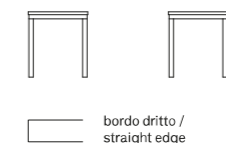

ORLANDO

SGABELLO / STOOL

MISURE SIZES

SEZIONE BASE LEG SECTION	3 x 3 cm	ALTEZZA HEIGHT	45 cm

DESCRIZIONE DESCRIPTION

Sgabello non smontabile in acciaio inox AISI 304 e piano in pietra lavica maiolicata

Stool with non-demountable AISI 304 stainless steel base and top in hand painted lava stone

MATERIALI MATERIALS

BASE BASE	Acciaio inox AISI 304 verniciato con polveri epossidiche per esterni	PIANO TOP	Pietra lavica maiolicata con bordo dritto di spessore 2 cm
	Powder coated AISI 304 stainless steel		Hand painted lava stone with straight edge and 2 cm thickness

FINITURA FINISHING

ACCIAIO STAINLESS STEEL

Bianco opaco Matte white RAL 9003	Avorio Ivory RAL 1013	Nero Black RAL 9005	Grigio Grey RAL 7016
Marrone Brown Domiziani color	Nuvola Cloud Domiziani color	Blu Blue RAL 5000	Verde Green RAL 7033
Viola Purple RAL 4007			

SPECIFICHE SPECIFICATIONS

PIANO TOP	MISURA SIZE
	40 x 40 cm