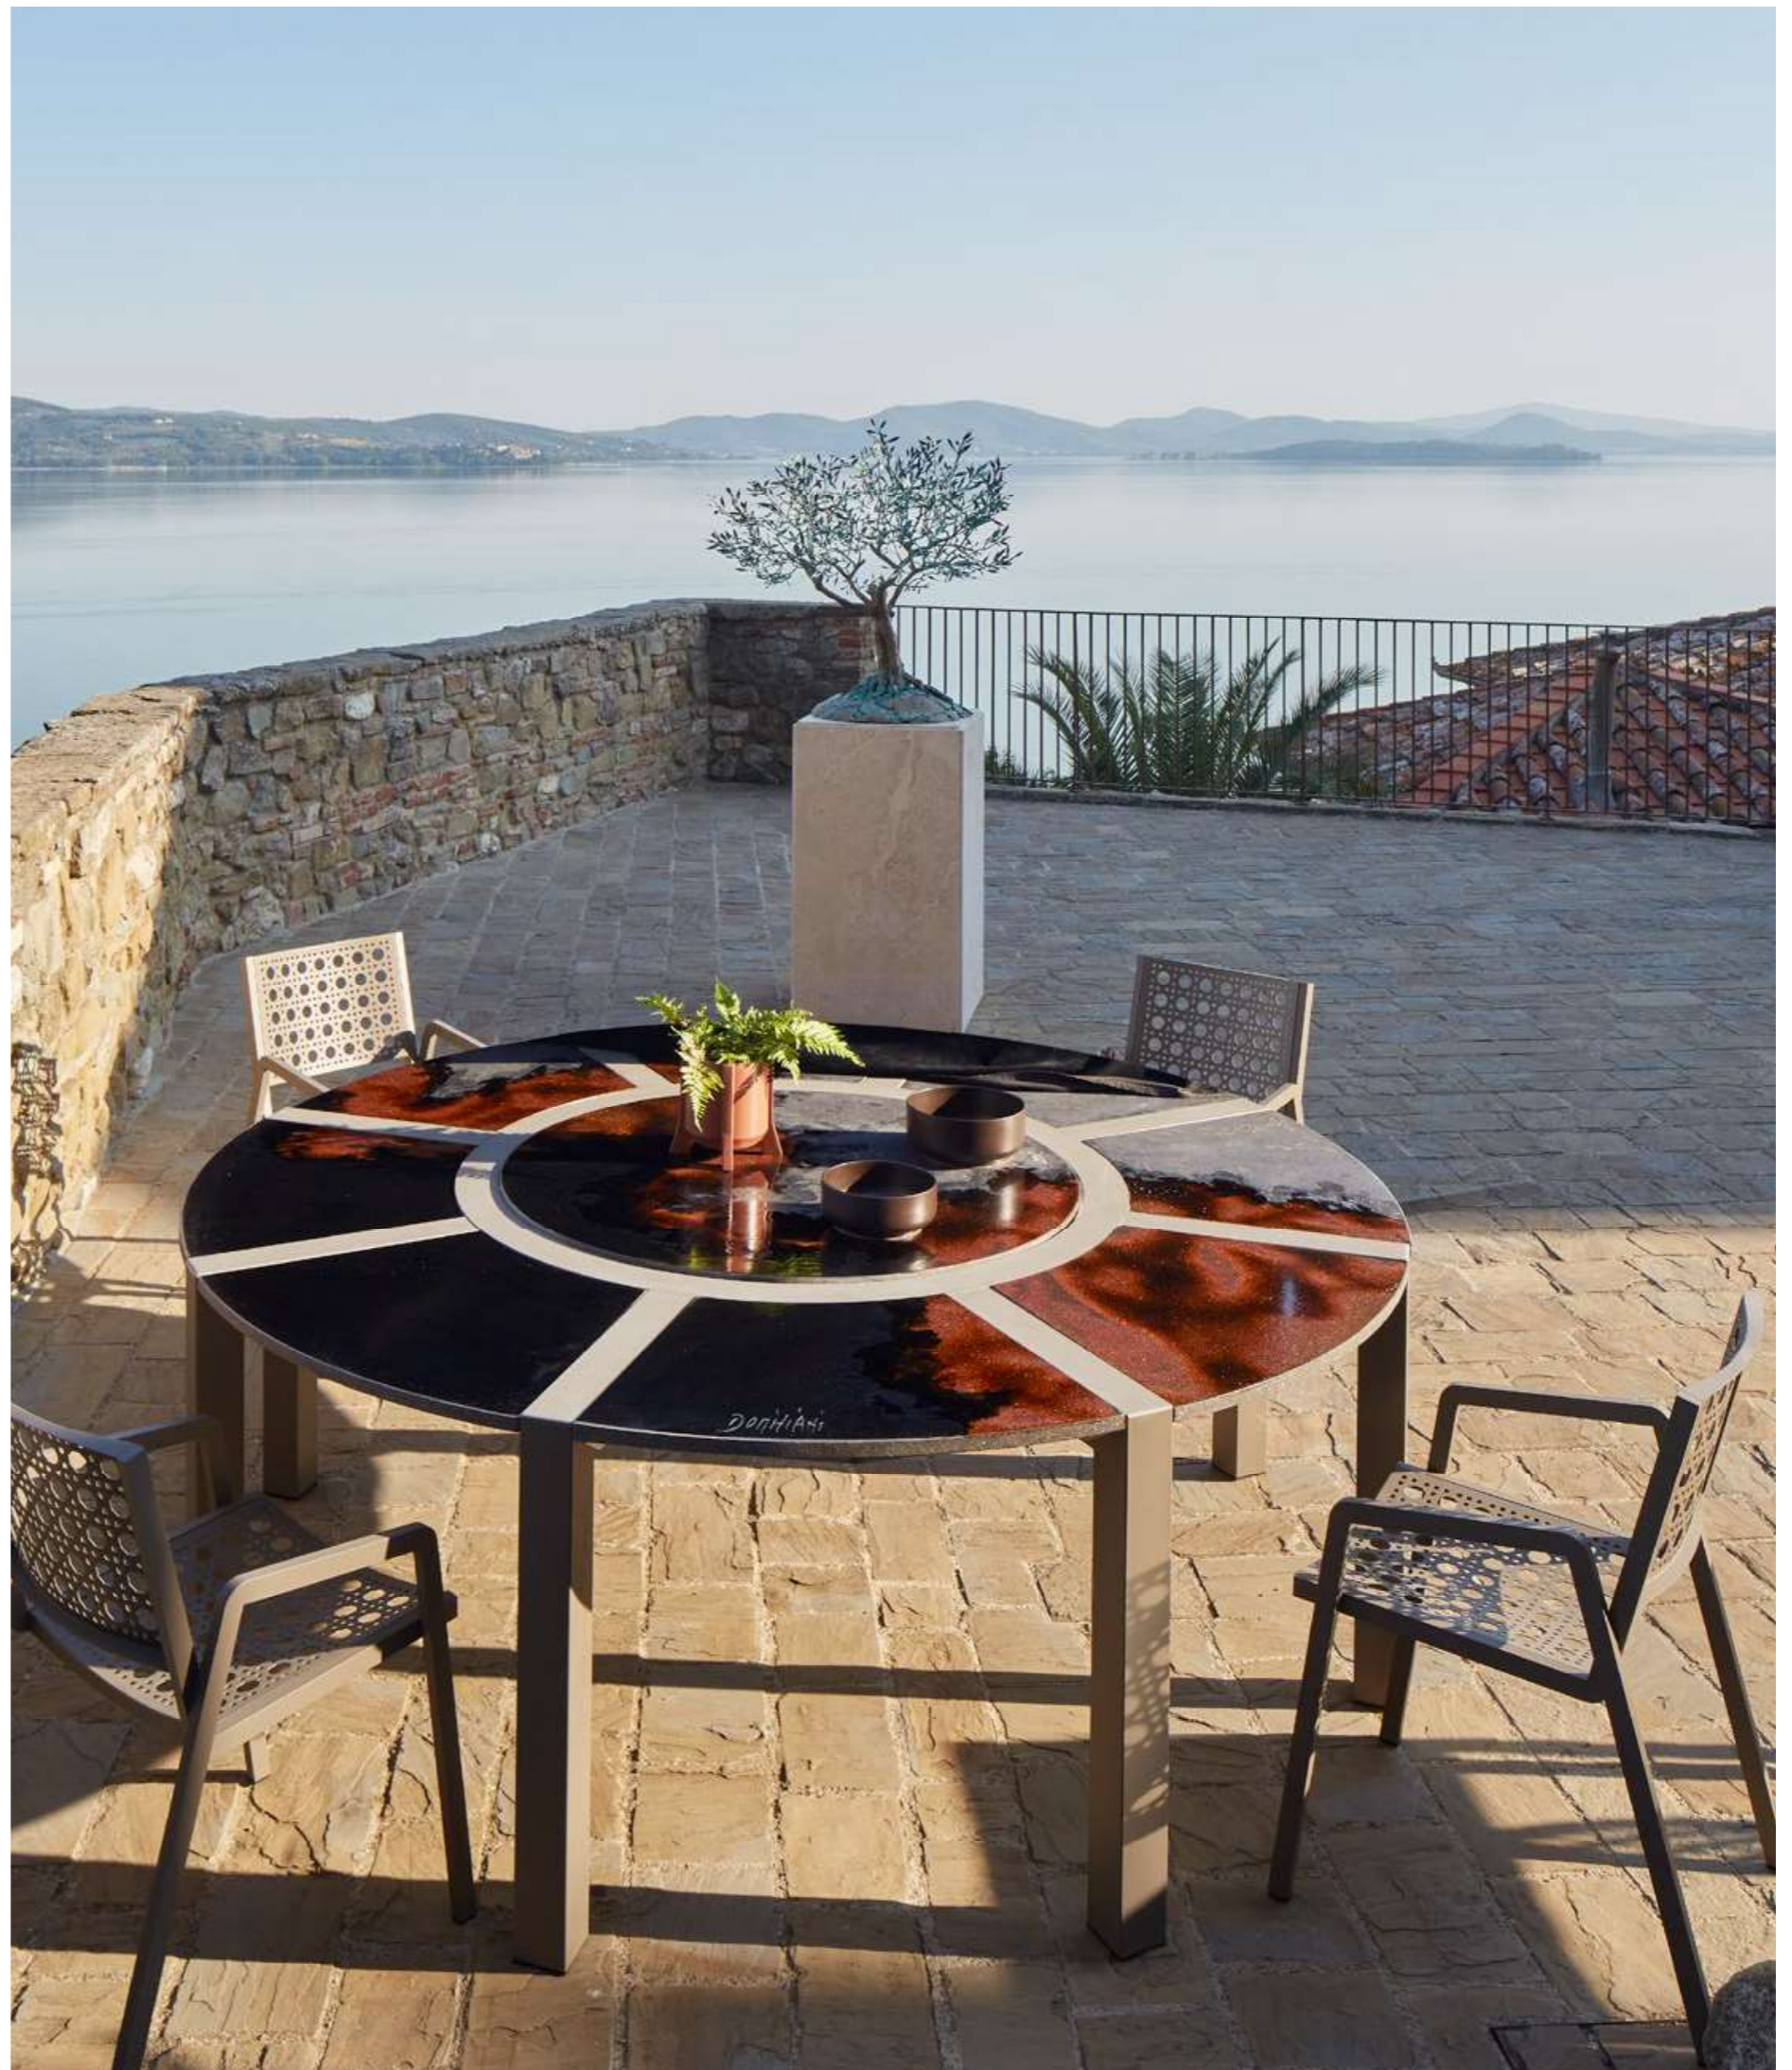

DESIGN
ARIZONA COD 233

ARMCHAIR
VIENNA
ALUMINIUM CLOUD