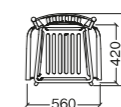

MISURE SIZES

SEZIONE BASE Ø 2 cm
LEG SECTION

DESCRIZIONE DESCRIPTION

Sedia e poltrona non smontabili in acciaio inox AISI 304 verniciate con polveri epossidiche per esterni; impilabili

Non-demountable chair and armchair in powder coated AISI 304 stainless steel; stackable

POMELLO KNOB

Rotondo

Round

OPTIONAL

Cuscino per seduta

Seat cushion

FINITURA FINISHING

ACCIAIO STAINLESS STEEL

Bianco opaco Matte white RAL 9003	Avorio Ivory RAL 1013	Nero Black RAL 9005	Grigio Grey RAL 7016
Marrone Brown Domiziani color	Nuvola Cloud Domiziani color	Blu Blue RAL 5000	Verde Green RAL 7033
Viola Purple RAL 4007