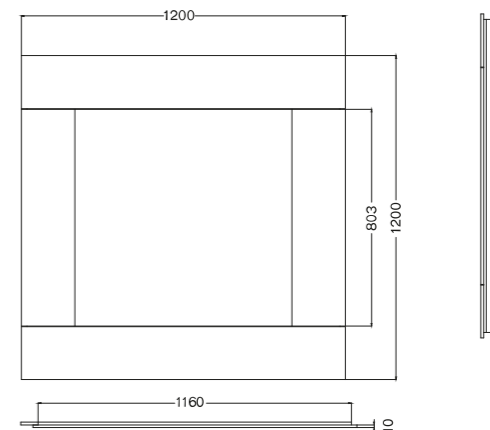

DESCRIZIONE DESCRIPTION

Specchiere in pietra lavica maiolicata o legno complete di staffa in acciaio inox AISI 304 e supporto a muro

Wall mirrors made of hand painted lava stone or wood, with AISI 304 stainless steel back-panel and wall bracket

SUPPORTO HOLDER

Pannello in legno, spessore 2,5 cm (senza led), 4 cm (con led)

Wooden panel, 2,5 cm thickness (without led), 4 cm thickness (with led)

ILLUMINAZIONE LIGHTING

Strip led IP65 19 W al ml 4000k; alimentatore; trasformatore 220/24V; presa italiana EU/CEE

Led strip, IP65, 19 W, 4000k; with charger; transformer 220/24V; Italian socket EU/EEC

SPECIFICHE SPECIFICATIONS

MISURA MONOLITE MONOLITH SIZE	MISURA 4 LASTRE 4 SLABS SIZE
60 x 60 cm	120 x 120 cm
70 x 70 cm	130 x 130 cm
80 x 80 cm	140 x 140 cm
90 x 90 cm	150 x 150 cm
100 x 100 cm	160 x 160 cm
110 x 110 cm