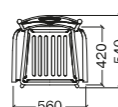

MISURE SIZES

SEZIONE BASE LEG SECTION	Ø 2 cm

DESCRIZIONE DESCRIPTION

Sedia e poltrona in acciaio inox AISI 304 verniciate con polveri epossidiche per esterni con inserto sullo schienale; impilabili

Chair and armchair in powder coated AISI 304 stainless steel and hand painted ceramic detail on the backrest; stackable

POMELLO KNOB

Rotondo	Round

OPTIONAL

- Cuscino per seduta
- Inserto in pietra lavica dipinta a mano sullo schienale (Ø 12)
- Seat cushion
- Hand painted lava stone plate on the backrest (Ø 12 cm)

FINITURA FINISHING

ACCIAIO STAINLESS STEEL

Bianco opaco Matte white RAL 9003	Avorio Ivory RAL 1013	Nero Black RAL 9005	Grigio Grey RAL 7016
Marrone Brown Domiziani color	Nuvola Cloud Domiziani color	Blu Blue RAL 5000	Verde Green RAL 7033
Viola Purple RAL 4007