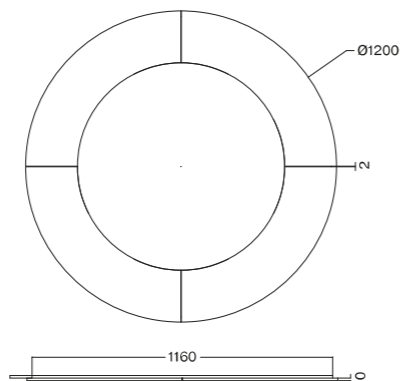

DESCRIZIONE DESCRIPTION

Specchiere in pietra lavica maiolicata o legno complete di staffa in acciaio inox AISI 304 e supporto a muro

Wall mirrors made of hand painted lava stone or wood, with AISI 304 stainless steel back-panel and wall bracket

SUPPORTO HOLDER

Pannello in legno, spessore 2,5 cm (senza led), 4 cm (con led)

Wooden panel, 2,5 cm thickness (without led), 4 cm thickness (with led)

ILLUMINAZIONE LIGHTING

Strip led IP65 19 W al ml 4000k; alimentatore; trasformatore 220/24V; presa italiana EU/CEE

Led strip, IP65, 19 W, 4000k; with charger; transformer 220/24V; Italian socket EU/EEC

SPECIFICHE SPECIFICATIONS

MISURA MONOLITE MONOLITH SIZE	MISURA 4 LASTRE 4 SLABS SIZE
Ø 60 cm	Ø 110 cm
Ø 70 cm	Ø 120 cm
Ø 80 cm	Ø 130 cm
Ø 90 cm	Ø 140 cm
Ø 100 cm	Ø 150 cm
	Ø 160 cm