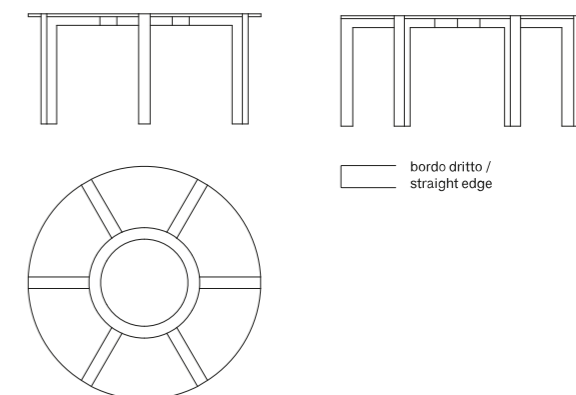

OCTOPUS

MISURE SIZES

SEZIONE BASE LEG SECTION	A 8 x 8 cm B 10 x 10 cm	ALTEZZA HEIGHT	76 cm

DESCRIZIONE DESCRIPTION

Tavolo con base smontabile in acciaio inox AISI 304, piano modulare in pietra lavica maiolicata inserito all'interno della struttura con elemento centrale girevole
Table with demountable AISI 304 stainless steel base, hand painted lava stone modular top and lazy susan inside the structure

MATERIALI MATERIALS

BASE BASE	Acciaio inox AISI 304 verniciato con polveri epossidiche per esterni Powder coated AISI 304 stainless steel	PIANO TOP	Acciaio inox AISI 304 e pietra lavica maiolicata con bordo dritto di spessore 2 cm AISI 304 stainless steel, hand painted lava stone with straight edge and 2 cm thickness

FINITURA FINISHING

ACCIAIO STAINLESS STEEL

Bianco opaco Matte white RAL 9003	Avorio Ivory RAL 1013	Nero Black RAL 9005	Grigio Grey RAL 7016
Marrone Brown Domiziani color	Nuvola Cloud Domiziani color	Blu Blue RAL 5000	Verde Green RAL 7033
Viola Purple RAL 4007			

SPECIFICHE SPECIFICATIONS

PIANO TOP	BASE BASE	MISURA SIZE	POSTI SEATS
		A Ø 160 cm	⊙ x 6
		B Ø 220 cm	⊙ x 8