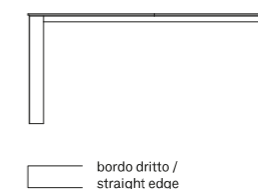

CRIS

MISURE SIZES

SEZIONE BASE LEG SECTION	*	ALTEZZA HEIGHT	74 cm

PROLUNGA EXTENSION	60 x 92 cm

DESCRIZIONE DESCRIPTION

Tavolo allungabile con base smontabile in alluminio e piano in pietra lavica maiolicata

Extendible table with demountable aluminium base and top in hand painted lava stone

MATERIALI MATERIALS

BASE BASE	Alluminio verniciato con polveri epossidiche per esterni Powder coated aluminium	PIANO TOP	Pietra lavica maiolicata con bordo dritto di spessore 1 cm + supporto in alluminio alveolare incollato Hand painted lava stone with straight edge and 1 cm thickness with bonded alucobond panel

FINITURA FINISHING

ACCIAIO STAINLESS STEEL

	Bianco opaco Matte white RAL 9003		Avorio Ivory RAL 1013		Nero Black RAL 9005		Grigio Grey RAL 7016
	Marrone Brown Domiziani color		Nuvola Cloud Domiziani color		Blu Blue RAL 5000		Verde Green RAL 7033
	Viola Purple RAL 4007						

SPECIFICHE SPECIFICATIONS

PIANO TOP	MISURA SIZE	POSTI SEATS	BASE + PROLUNGA BASE + EXTENSION (dim 60 x 92 cm)	POSTI SEATS
	142 x 92 cm	⊙ x 4/6	202 x 92 cm	⊙ x 6/8
	162 x 92 cm	⊙ x 6/8	222 x 92 cm	⊙ x 8/10
	182 x 92 cm	⊙ x 8	242 x 92 cm	⊙ x 10
	182 x 92 cm	⊙ x 8	302** x 92 cm	⊙ x 12

NOTE

** Zampa centrale per incrementare la stabilità sul 302 cm

** Central leg to increase stability on the 302 cm