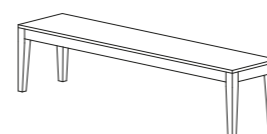

PROVENCE

PANCA / BENCH

bordo dritto / straight edge

MISURE SIZES

SEZIONE BASE LEG SECTION	6 x 6 cm (conica - conical)	ALTEZZA HEIGHT	45 cm

DESCRIZIONE DESCRIPTION

Panca non smontabile in rovere e piano in pietra lavica maiolicata
Bench with non-demountable solid oak base and top in hand painted lava stone top

MATERIALI MATERIALS

BASE BASE	Rovere massello Solid oak	PIANO TOP	Pietra lavica con bordo dritto spessore 2 cm Hand painted lava stone with straight edge and 2 cm thickness

FINITURA FINISHING

LEGNO WOOD

Rovere massello naturale Natural solid oak	Rovere massello tinto bianco White-painted solid oak	Rovere massello tinto nero Black-painted solid oak	Rovere massello tinto noce Walnut-painted solid oak

SPECIFICHE SPECIFICATIONS

PIANO TOP	MISURA TOP TOP SIZE	MISURA BASE BASE SIZE
	140 x 45 cm	140 x 45 cm
	200 x 45 cm	200 x 45 cm