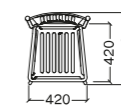

poltrona / armchair